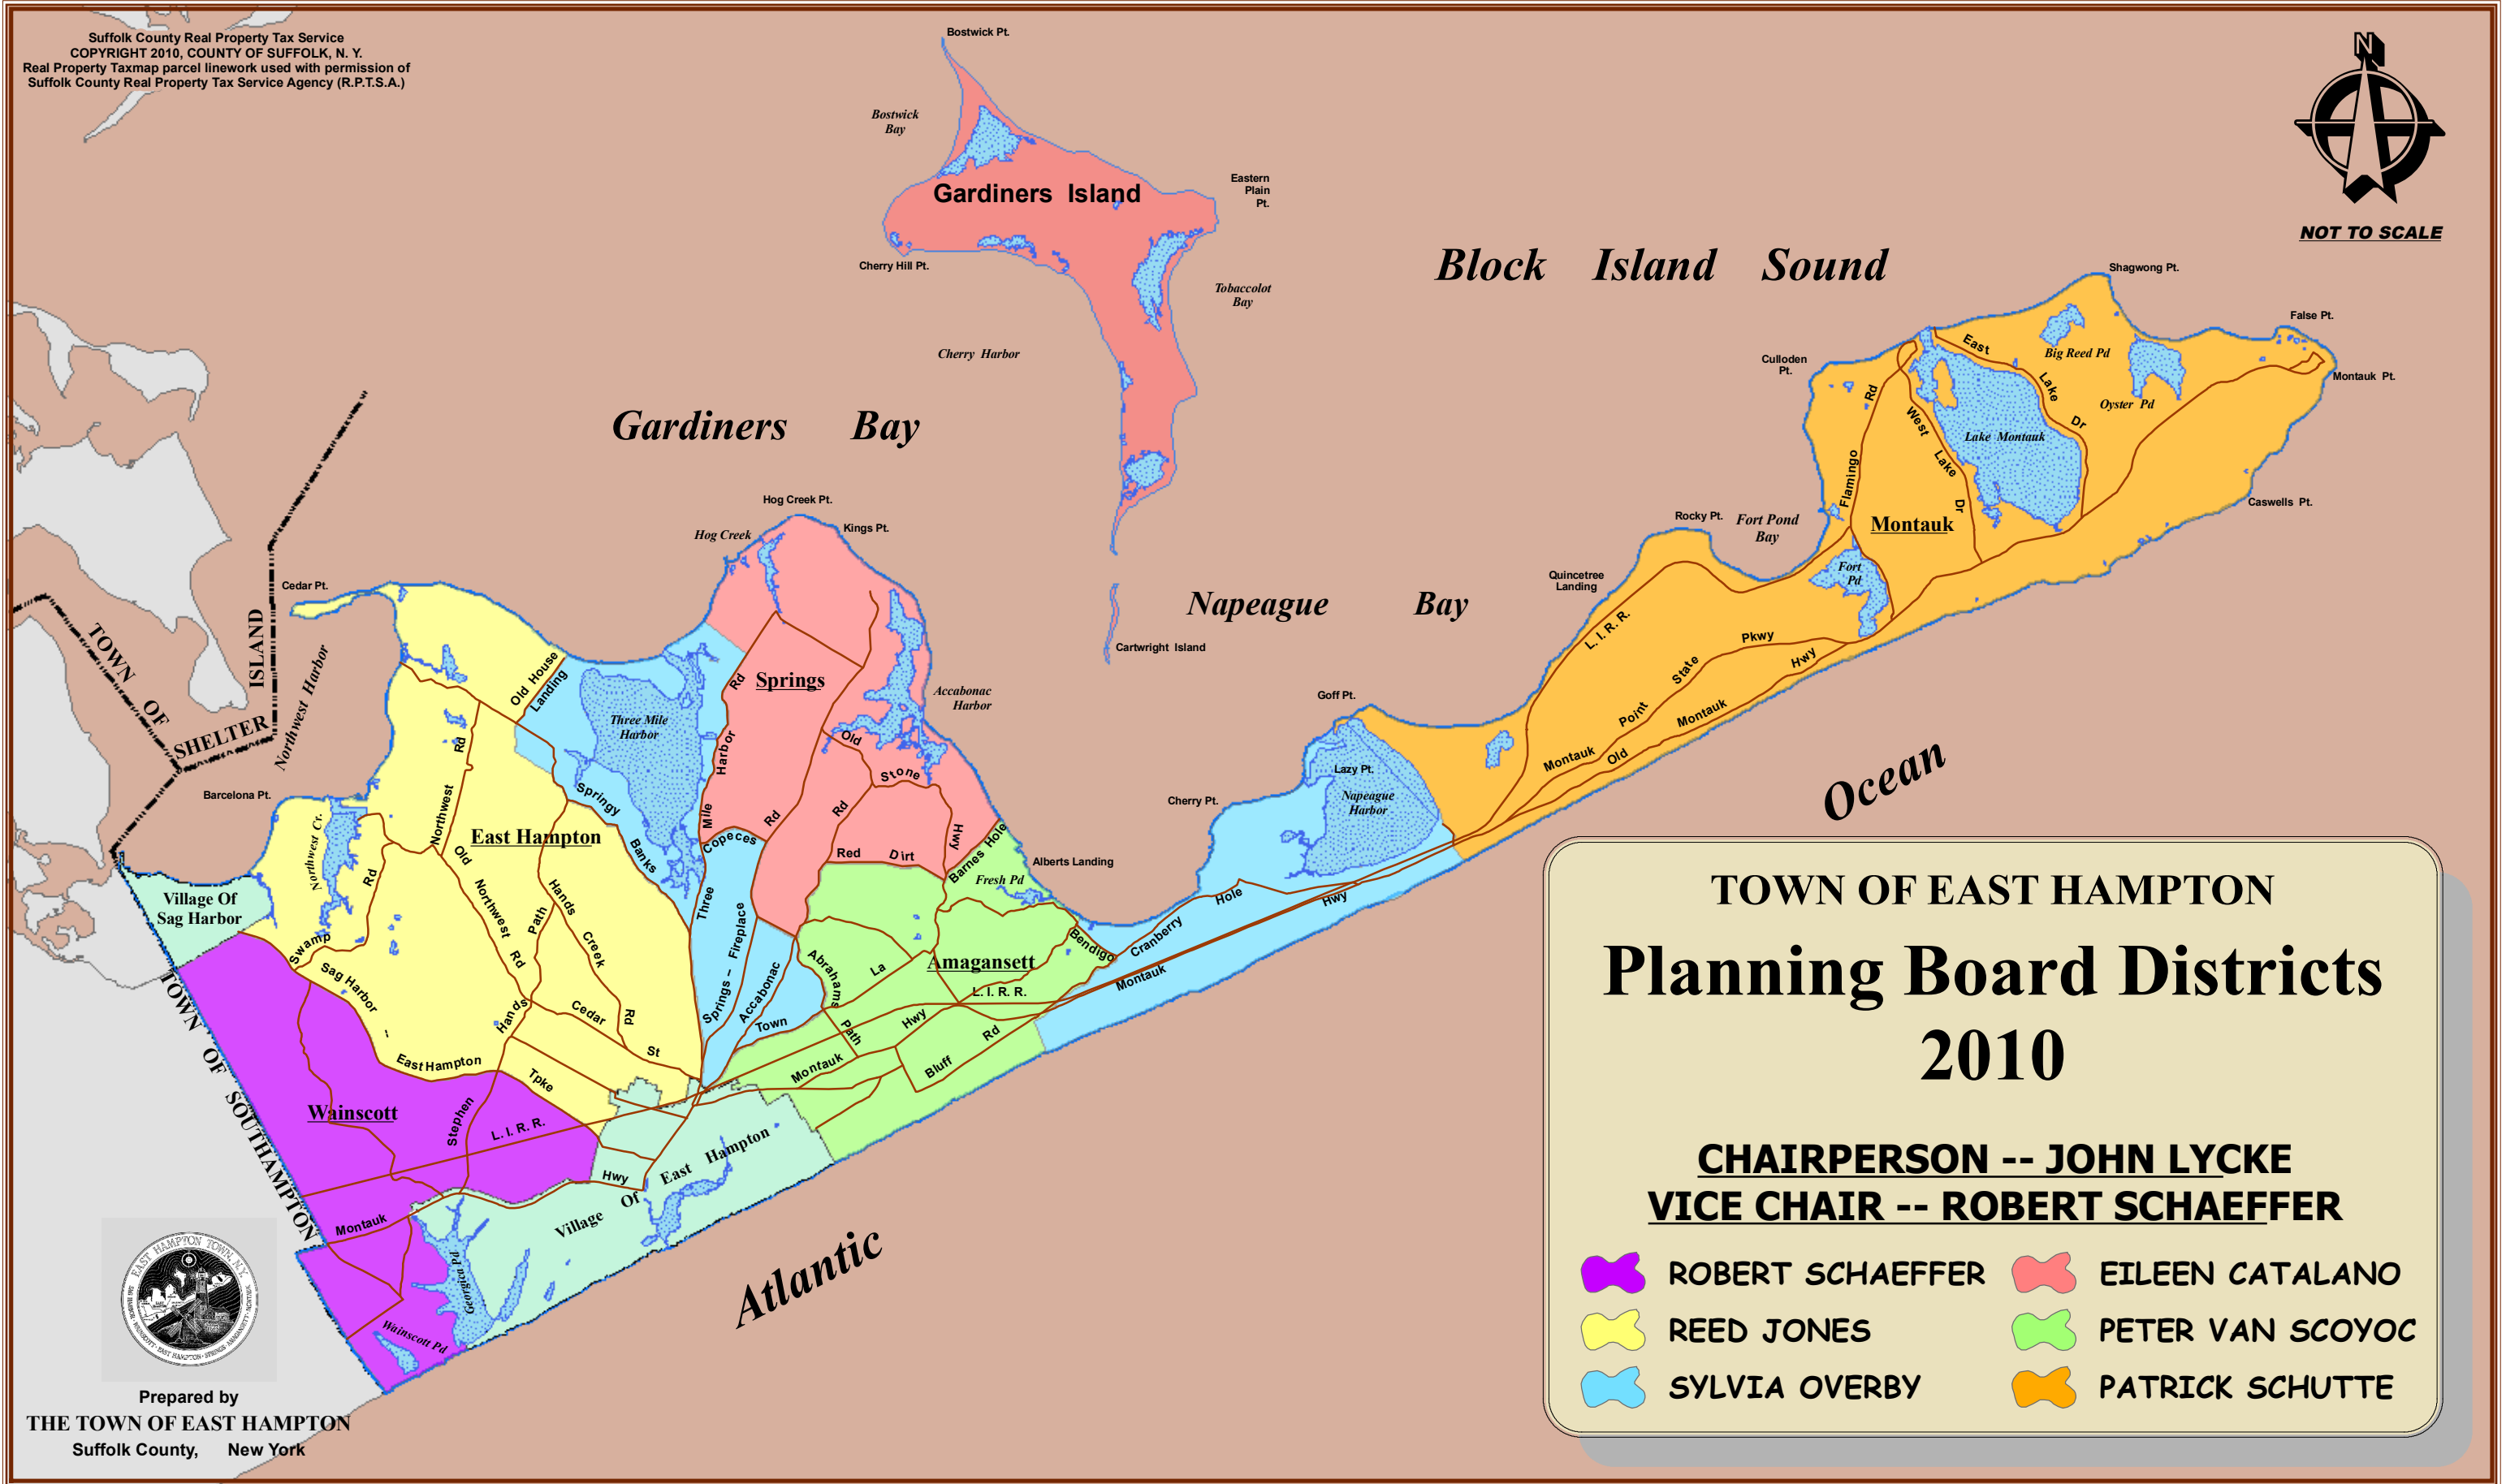

Suffolk County Real Property Tax Service
COPYRIGHT 2010, COUNTY OF SUFFOLK, N. Y.
Real Property Taxmap parcel linework used with permission of
Suffolk County Real Property Tax Service Agency (R.P.T.S.A.)

NOT TO SCALE

CARTOGRAPHY - RONN PIRRELLI - 01/10

TOWN OF EAST HAMPTON
Planning Board Districts
2010

CHAIRPERSON -- JOHN LYCKE
VICE CHAIR -- ROBERT SCHAEFFER

	ROBERT SCHAEFFER		EILEEN CATALANO
	REED JONES		PETER VAN SCOYOC
	SYLVIA OVERBY		PATRICK SCHUTTE

Prepared by
THE TOWN OF EAST HAMPTON
Suffolk County, New York